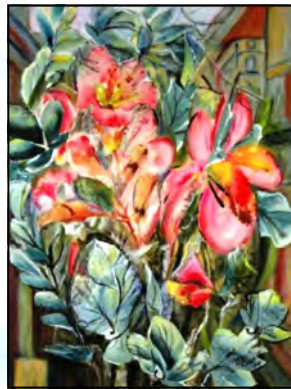

MARIANNE ROWE

FINE ART

Price List

Artwork are grouped according to their largest dimension and priced accordingly
Prices exclude shipping costs | Contact Marianne at Marianne.Rowe@gmail.com

12 x 12

12 x 9

9 x 12

\$250

for all artwork where
the largest dimension
is 12 inches

24 x 24 or 28 x 28

24 x 18 or 28 x 24

18 x 24 or 24 x 28

\$550

for all artwork
where the
largest
dimension is
either 24 inches
or 28 inches

30 x 30